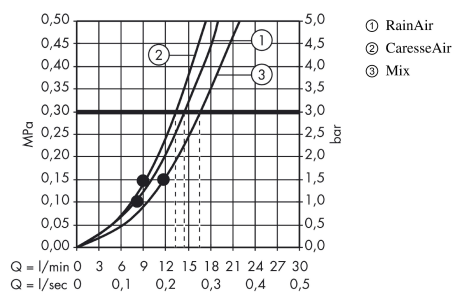

PuraVida
PuraVida 3jet hand shower
 Surfaces: **chrome** Article Number: **28557000**

Description

product features

- shower head size: 150 mm
- convenient diversion via Select button
- spray type: RainAir (rain spray enriched with air), CaresseAir, Mix
- maximum flow rate (at 0.3 MPa): 16 l/min
- suitable for continuous flow water heaters

Technology

Design awards

Product image

Scale drawing

Flowchart

The consumption was measured in combination with the appropriate fittings (thermostat/mixer/in-wall valve) to reflect actual application in practice.