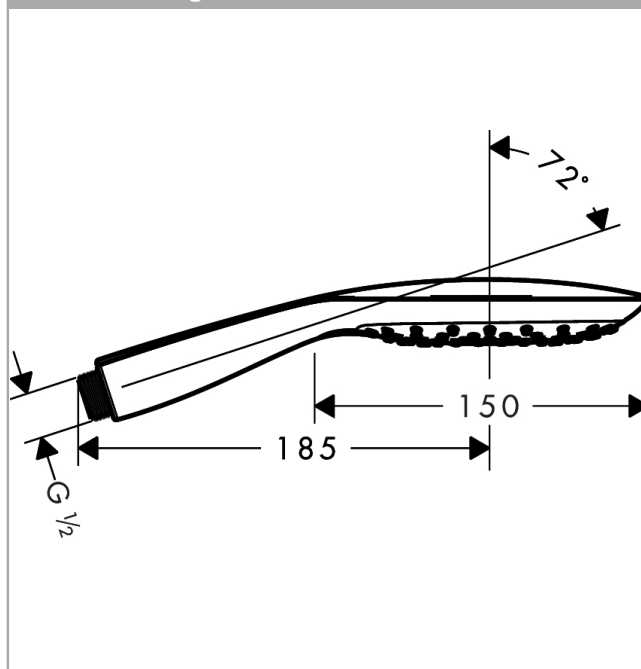

PuraVida
PuraVida 3jet hand shower
 Surfaces: **chrome** Article Number: **28557000**

Description

product features

- shower head size: 150 mm
- convenient diversion via Select button
- spray type: RainAir (rain spray enriched with air), CaresseAir, Mix
- maximum flow rate (at 0.3 MPa): 16 l/min
- suitable for continuous flow water heaters

Technology

Design awards

Product image

Scale drawing

Flowchart

The consumption was measured in combination with the appropriate fittings (thermostat/mixer/in-wall valve) to reflect actual application in practice.